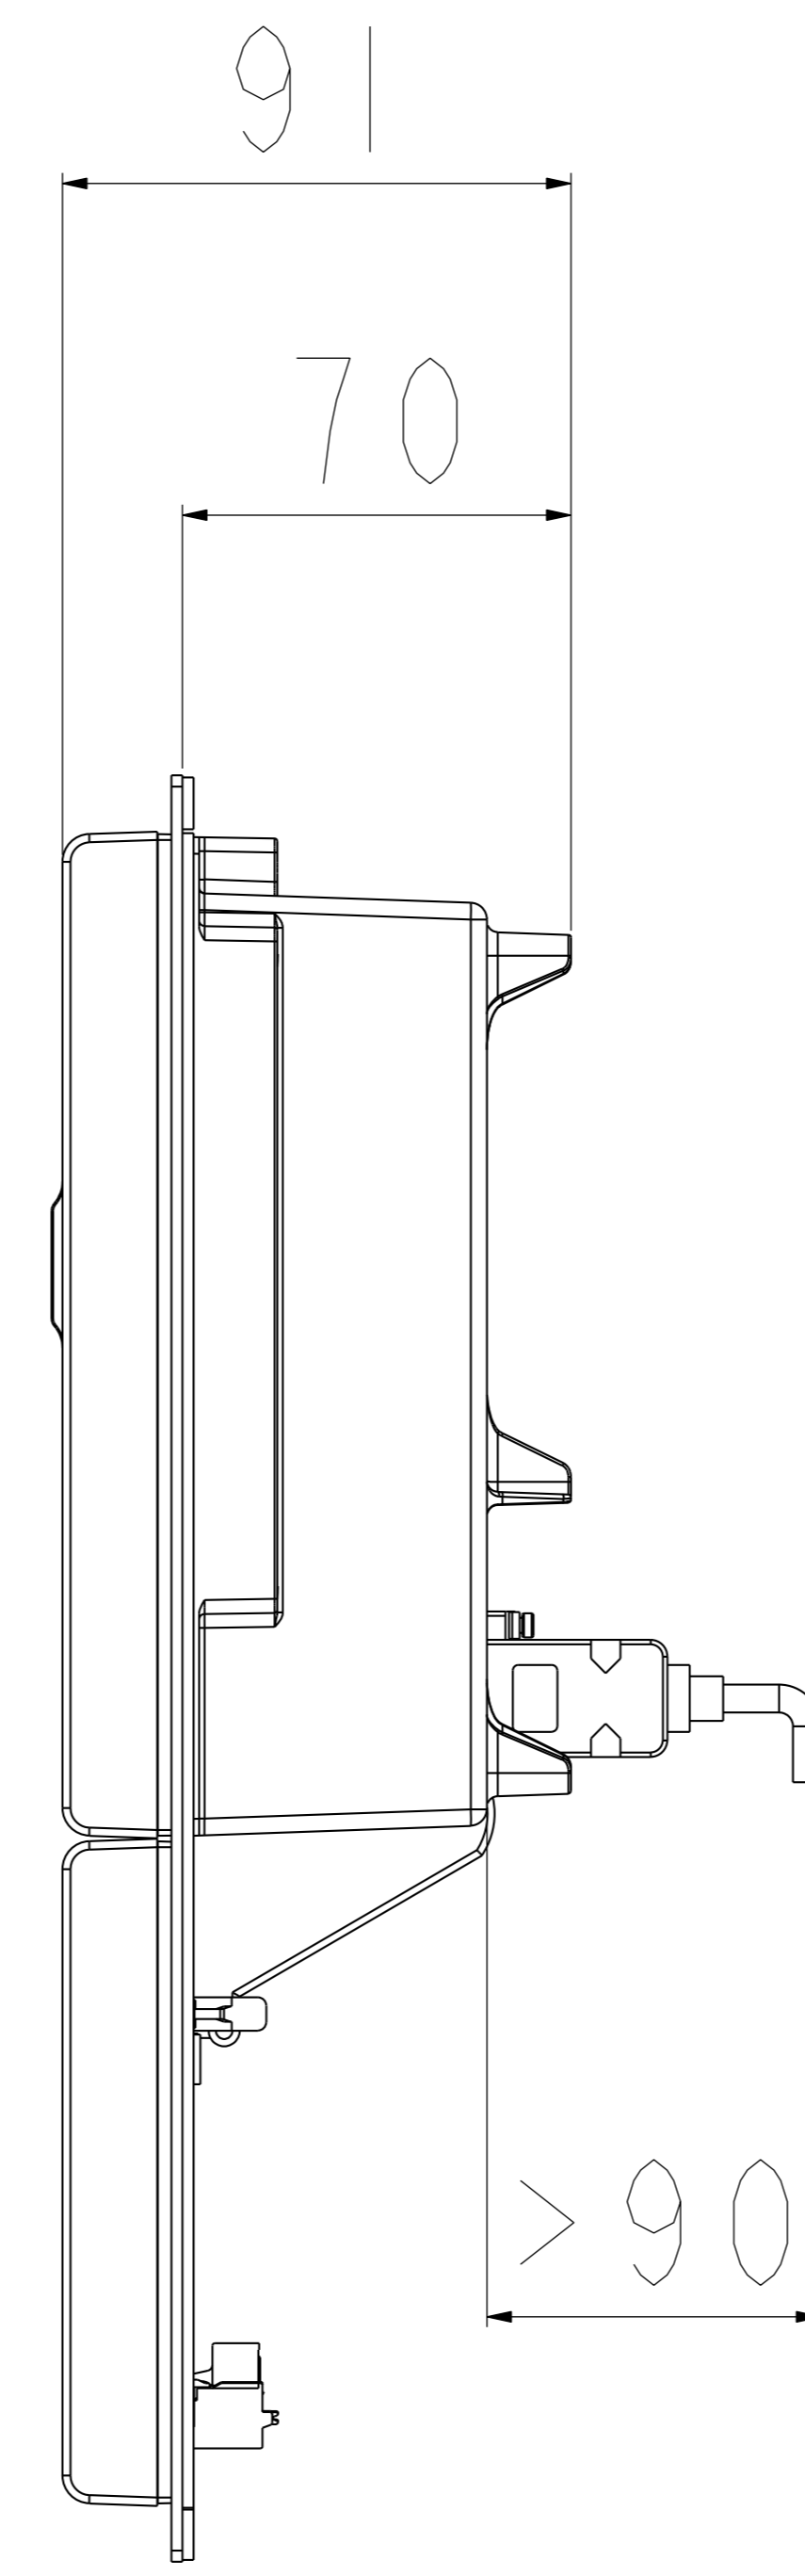

PHYSICAL DIMENSION  
 NC200A-LI-AX  
 Units : mm

Cut-outs and Mounting Dimensions