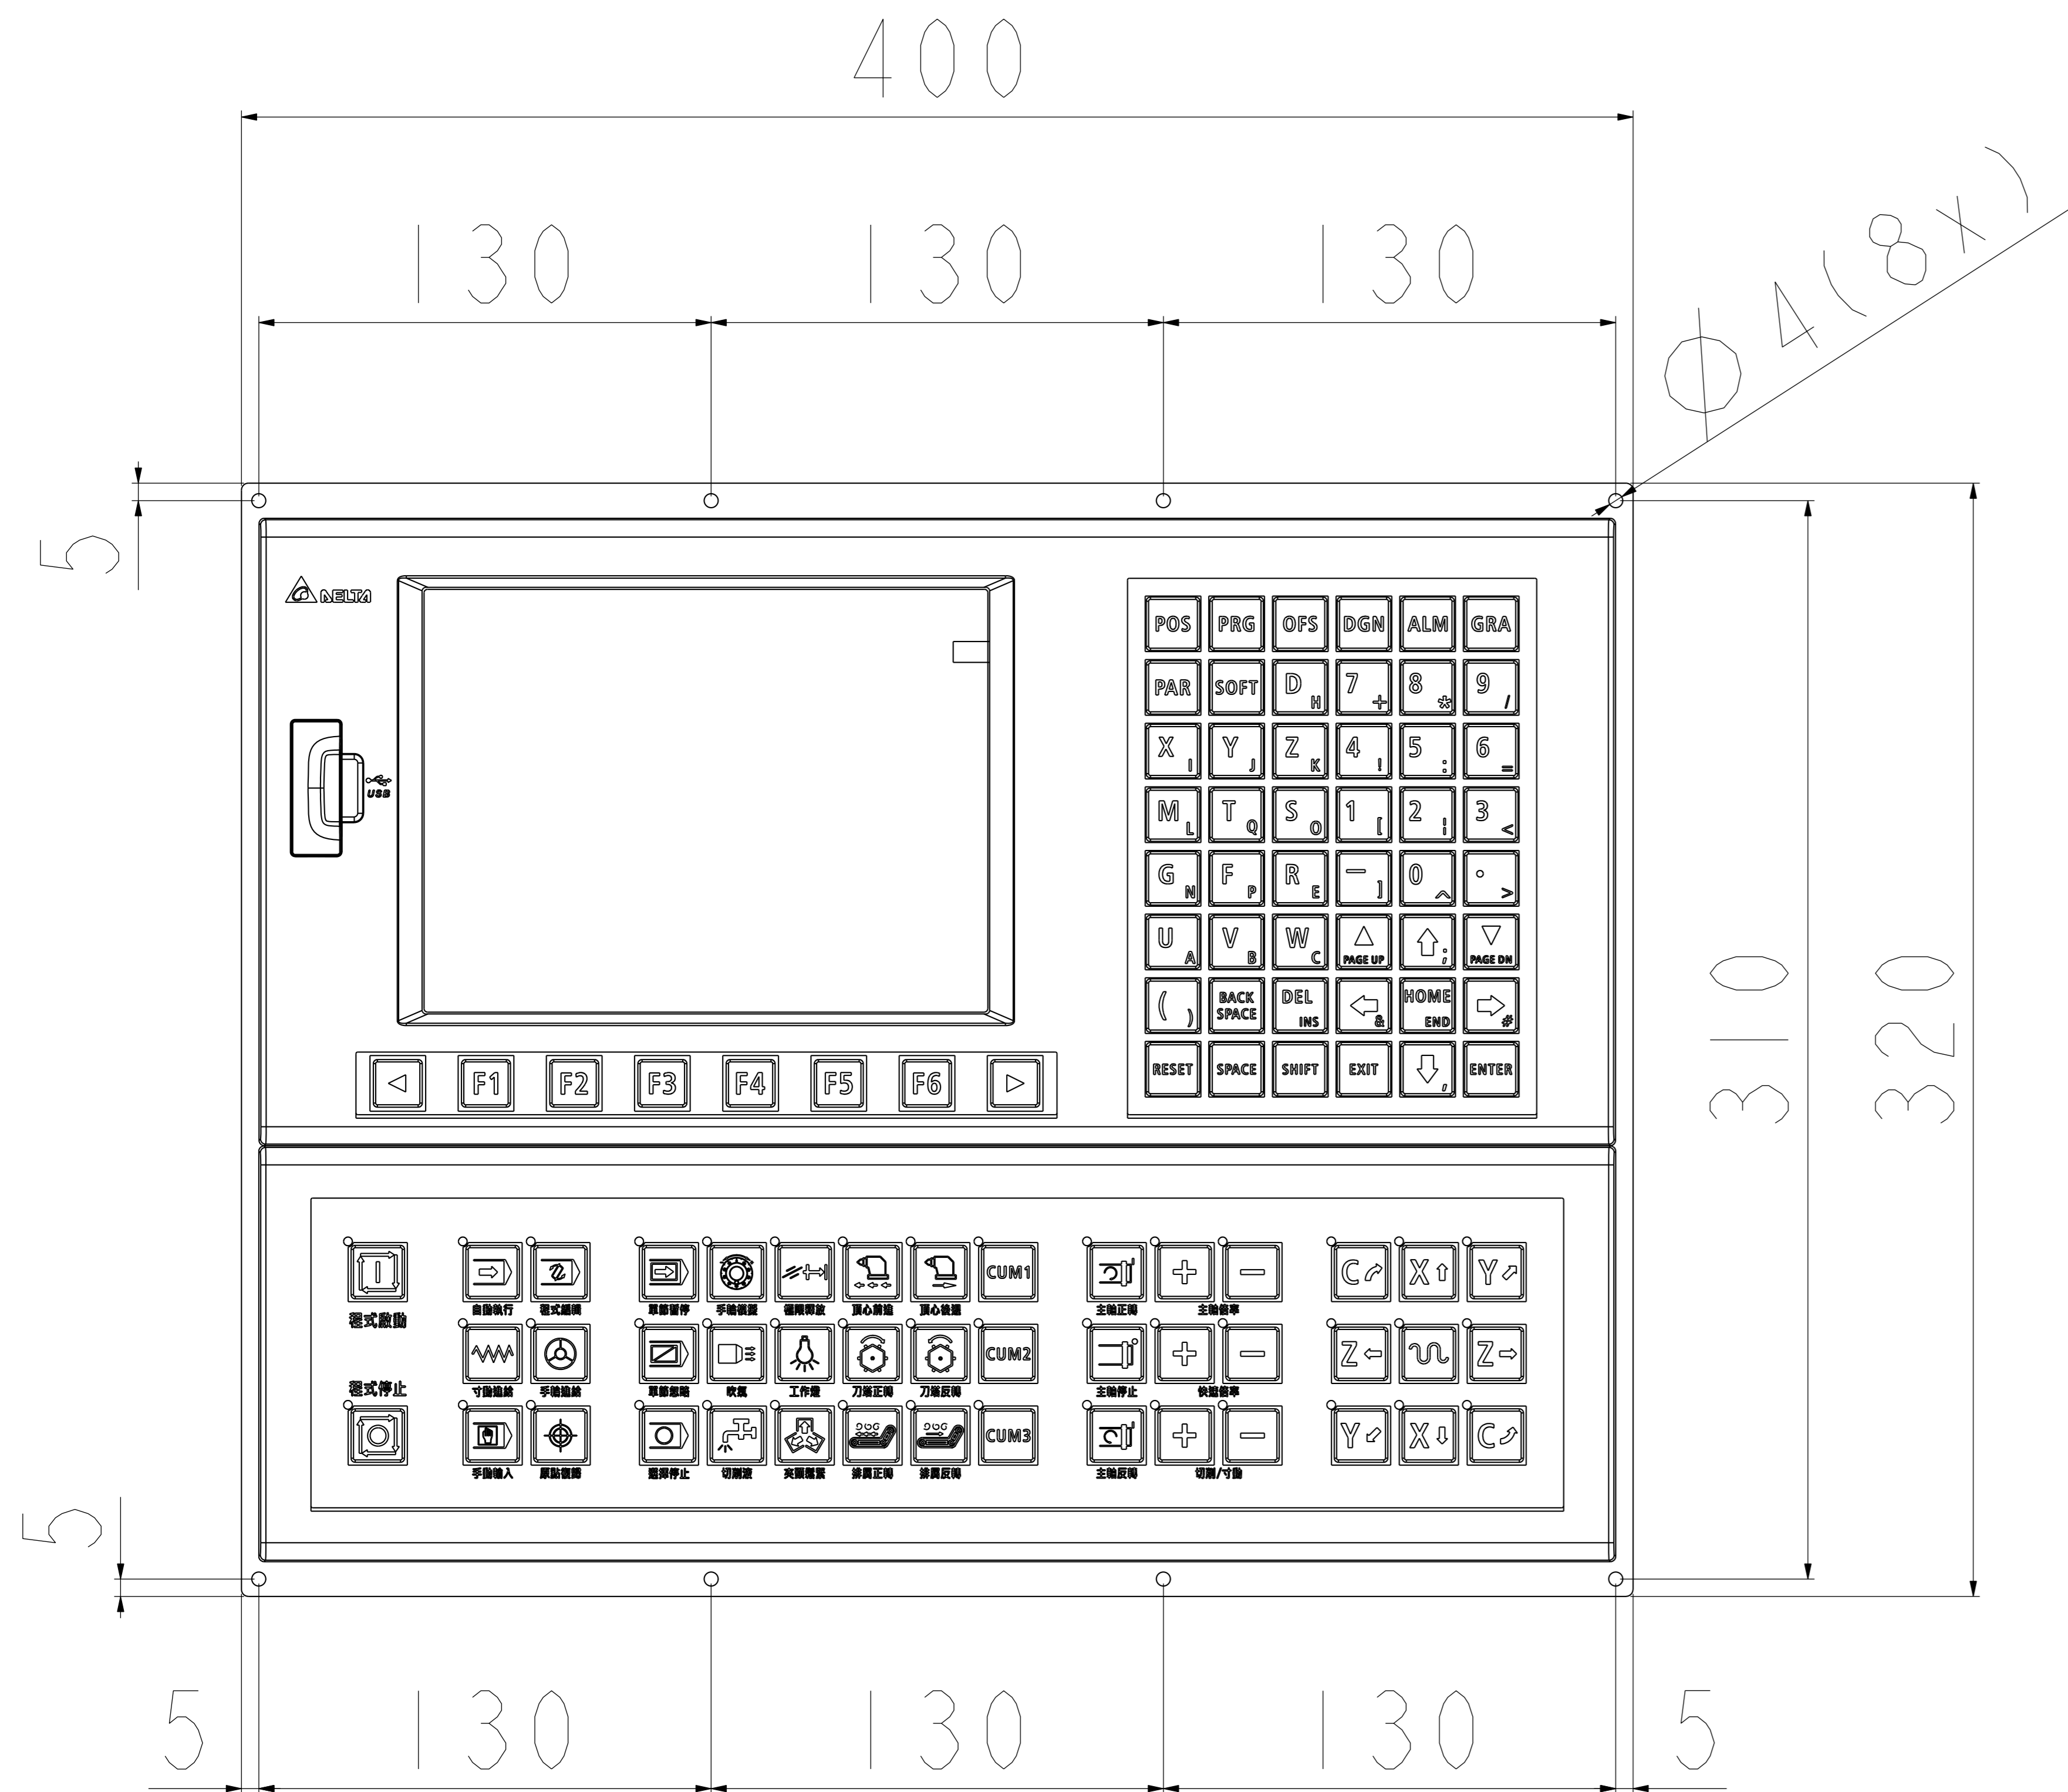

PHYSICAL DIMENSION  
 NC200A-LI-AX  
 Units : mm

Cut-outs and Mounting Dimensions