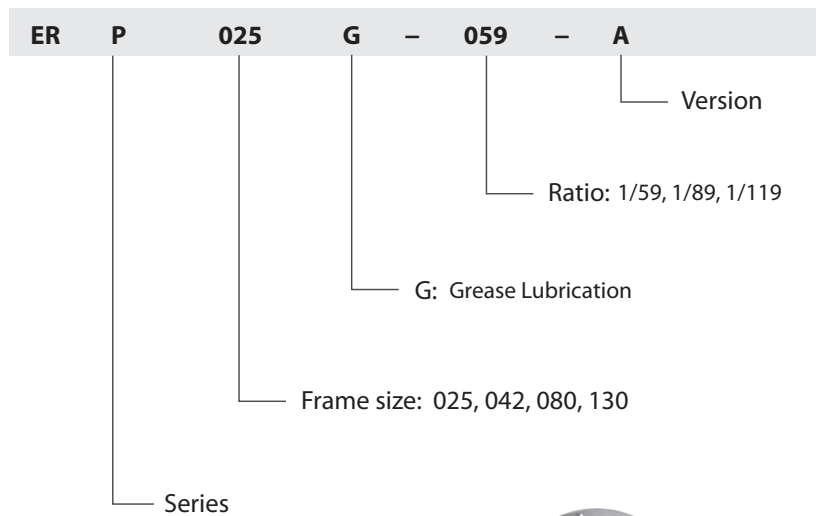

WP SERIES FAMILY

ER-P SERIES - PARTS CONFIGURATION

ER-P SERIES

NIDEC-SHIMPO CORPORATION

1701 Glenlake Avenue, Itasca, IL 60143 USA
 Phone: (800) 842-1479 • Fax: (630) 924-7382
www.drives.nidec-shimpo.com