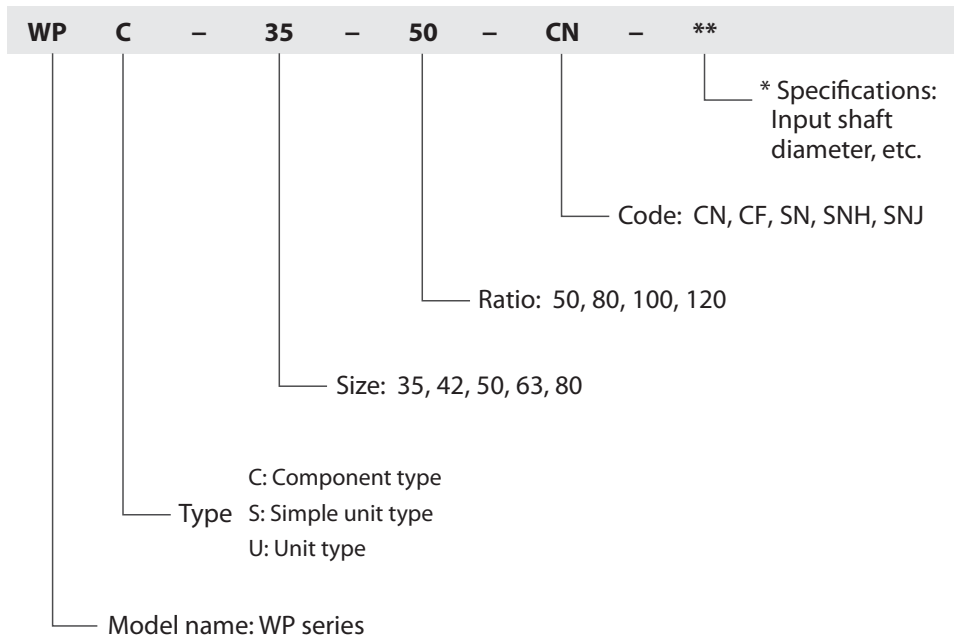

WP SERIES FAMILY

ER-P SERIES - PARTS CONFIGURATION

ER-P SERIES

NIDEC-SHIMPO CORPORATION

1701 Glenlake Avenue, Itasca, IL 60143 USA
 Phone: (800) 842-1479 • Fax: (630) 924-7382
www.drives.nidec-shimpo.com