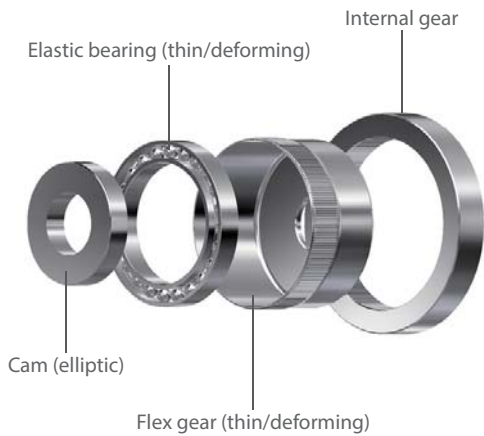

A New Era for Precision has Begun

The Complete Gear Technology Offering for the Robotics Manufacturer

FLEXWAVE

CORONEX

Do not settle for the status quo, raise your expectations

NIDEC-SHIMPO CORPORATION

WP SERIES - PARTS CONFIGURATION