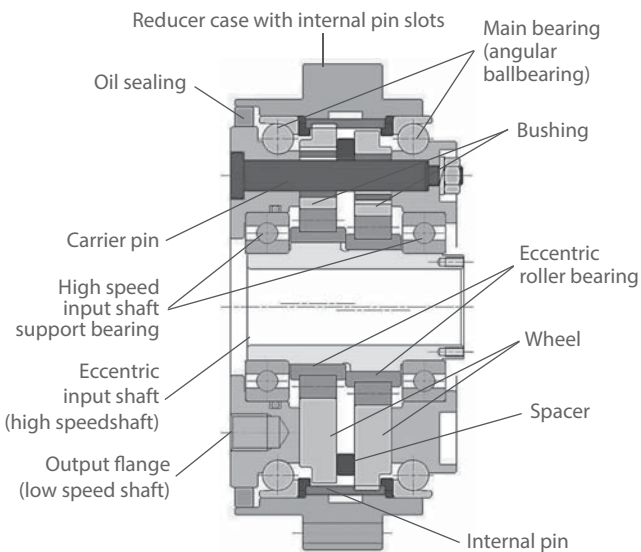

A New Era for Precision has Begun

The Complete Gear Technology Offering for the Robotics Manufacturer

FLEXWAVE

CORONEX

Do not settle for the status quo, raise your expectations

NIDEC-SHIMPO CORPORATION

WP SERIES - PARTS CONFIGURATION

WP SERIES FAMILY

ER-P SERIES - PARTS CONFIGURATION

ER-P SERIES

NIDEC-SHIMPO CORPORATION

1701 Glenlake Avenue, Itasca, IL 60143 USA
 Phone: (800) 842-1479 • Fax: (630) 924-7382
www.drives.nidec-shimpo.com